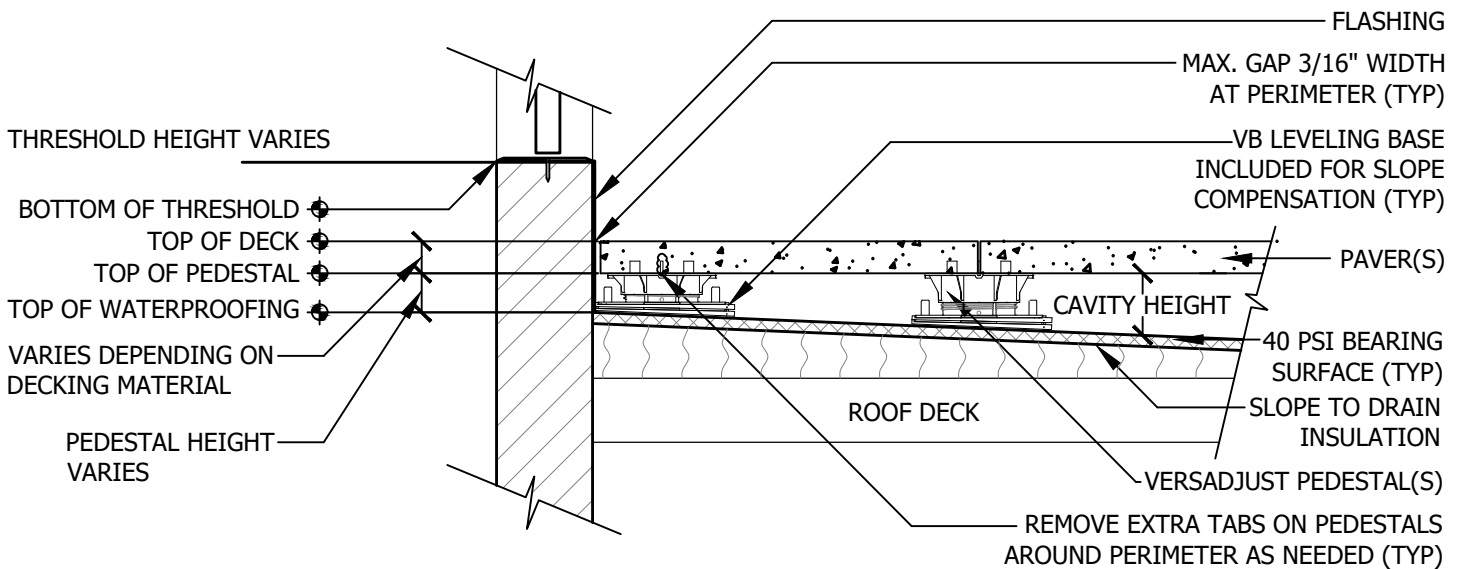

VERSADJUST
Adjustable Pedestals

STEP DOWN VARIES FROM 0" FOR ADA ACCESSIBILITY TO MAX. ALLOWABLE RISER HEIGHT PER CODE

ENLARGED PLAN VIEW

A1 THRESHOLD PEDESTAL PLACEMENT SECTION DETAIL

GENERAL NOTES: APPLY TO ALL OF THE ABOVE PRODUCTS

A THRESHOLD PLACEMENT

ENLARGED PLAN VIEW AND SECTION VIEW