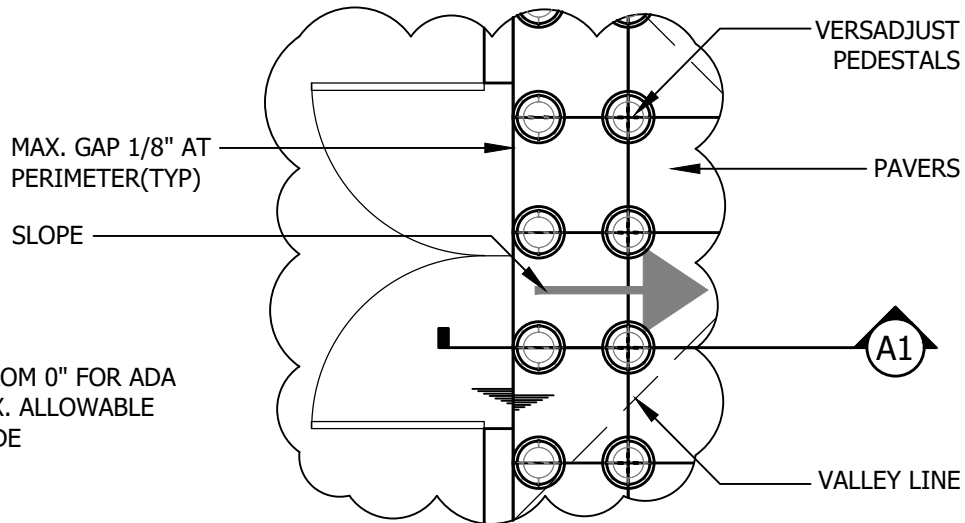

VERSADJUST
Adjustable Pedestals

STEP DOWN VARIES FROM 0" FOR ADA ACCESSIBILITY TO MAX. ALLOWABLE RISER HEIGHT PER CODE

ENLARGED PLAN VIEW

A1 THRESHOLD PEDESTAL PLACEMENT SECTION DETAIL

GENERAL NOTES: APPLY TO ALL OF THE ABOVE PRODUCTS

1. INSTALLATION MUST BE COMPLETED IN ACCORDANCE WITH BISON INNOVATIVE PRODUCTS SPECIFICATIONS.
2. DRAWINGS NOT TO SCALE.
3. CONTRACTOR'S NOTE: FOR PRODUCT AND COMPANY INFORMATION VISIT www.BisonIP.com

A THRESHOLD PLACEMENT

ENLARGED PLAN VIEW AND SECTION VIEW