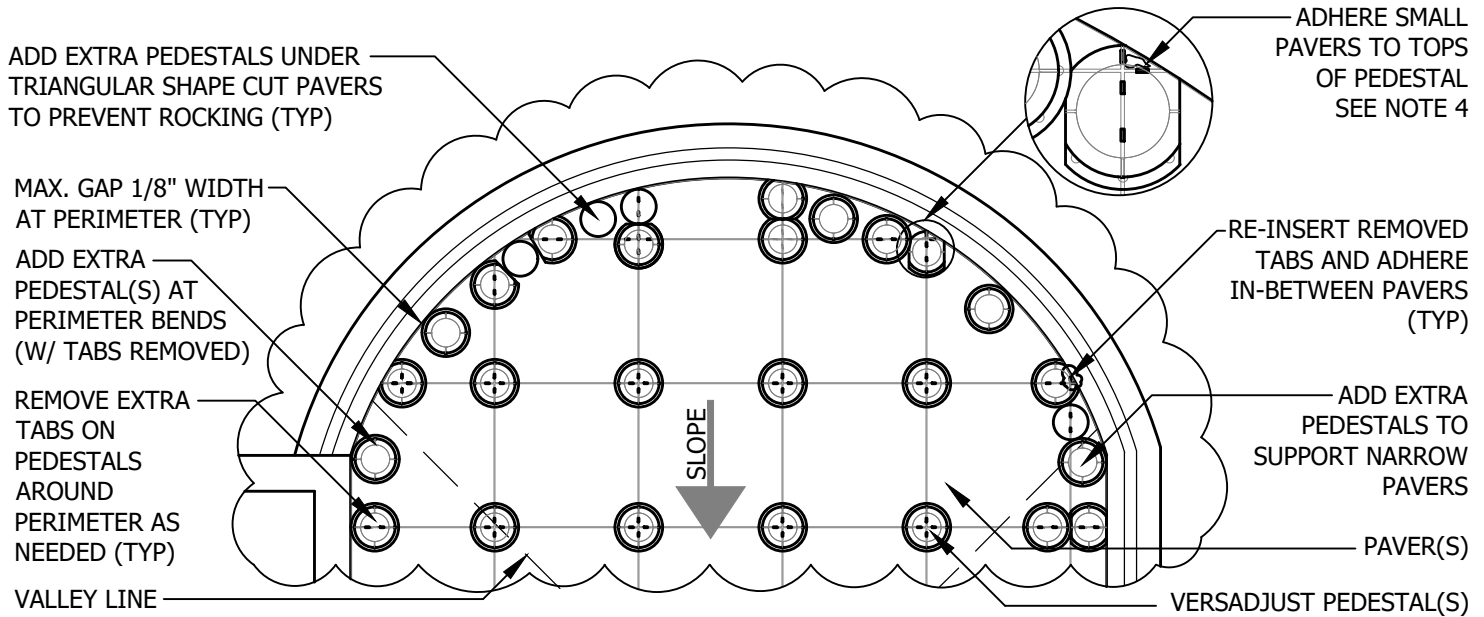

VERSADJUST
Adjustable Pedestals

RADIUS PERIMETER PLACEMENT

NARROW & SMALL CUT PAVER PERIMETER PLACEMENT

PEDESTAL BASE VIEW

GENERAL NOTES: APPLY TO ALL OF THE ABOVE PRODUCTS

1. INSTALLATION MUST BE COMPLETED IN ACCORDANCE WITH BISON INNOVATIVE PRODUCTS SPECIFICATIONS.
2. DRAWINGS NOT TO SCALE.
3. CONTRACTOR'S NOTE: FOR PRODUCT AND COMPANY INFORMATION VISIT www.BisonIP.com
4. "ADHERE" - INSTALLER MUST ADHERE WITH POLYURETHANE CONSTRUCTION ADHESIVE.

RADIUS PERIMETER PLACEMENT

PEDESTAL PLACEMENT AT RADIUS PERIMETERS