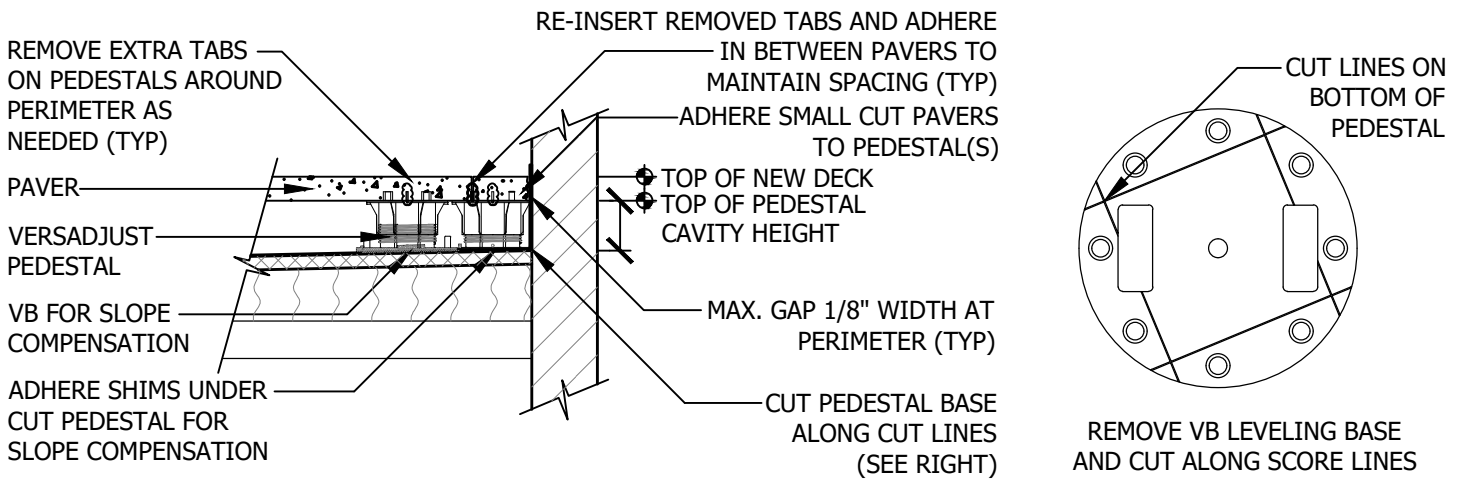

VERSADJUST
Adjustable Pedestals

RADIUS PERIMETER PLACEMENT

NARROW & SMALL CUT PAVER PERIMETER PLACEMENT

PEDESTAL BASE VIEW

GENERAL NOTES: APPLY TO ALL OF THE ABOVE PRODUCTS

1. INSTALLATION MUST BE COMPLETED IN ACCORDANCE WITH BISON INNOVATIVE PRODUCTS SPECIFICATIONS.
2. DRAWINGS NOT TO SCALE.
3. CONTRACTOR'S NOTE: FOR PRODUCT AND COMPANY INFORMATION VISIT www.BisonIP.com
4. "ADHERE" - INSTALLER MUST ADHERE WITH POLYURETHANE CONSTRUCTION ADHESIVE.

RADIUS PERIMETER PLACEMENT

PEDESTAL PLACEMENT AT RADIUS PERIMETERS