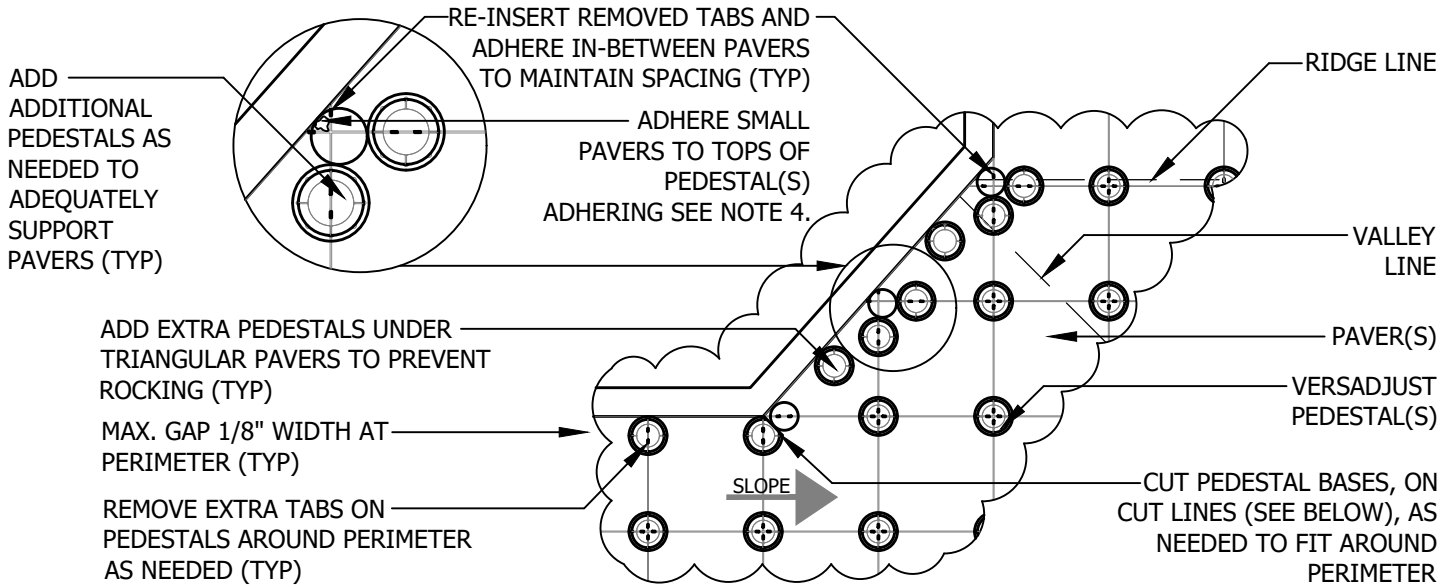

VERSADJUST
Adjustable Pedestals

DIAGONAL PERIMETER PLACEMENT

NARROW & SMALL CUT PAVER PERIMETER PLACEMENT

PEDESTAL BASE VIEW

GENERAL NOTES: APPLY TO ALL OF THE ABOVE PRODUCTS

1. INSTALLATION MUST BE COMPLETED IN ACCORDANCE WITH BISON INNOVATIVE PRODUCTS SPECIFICATIONS.
2. DRAWINGS NOT TO SCALE.
3. CONTRACTOR'S NOTE: FOR PRODUCT AND COMPANY INFORMATION VISIT www.BisonIP.com
4. "ADHERE" - INSTALLER MUST ADHERE WITH POLYURETHANE CONSTRUCTION ADHESIVE.

D

DIAGONAL PERIMETER PLACEMENT

PEDESTAL PLACEMENT AT DIAGONAL PERIMETERS