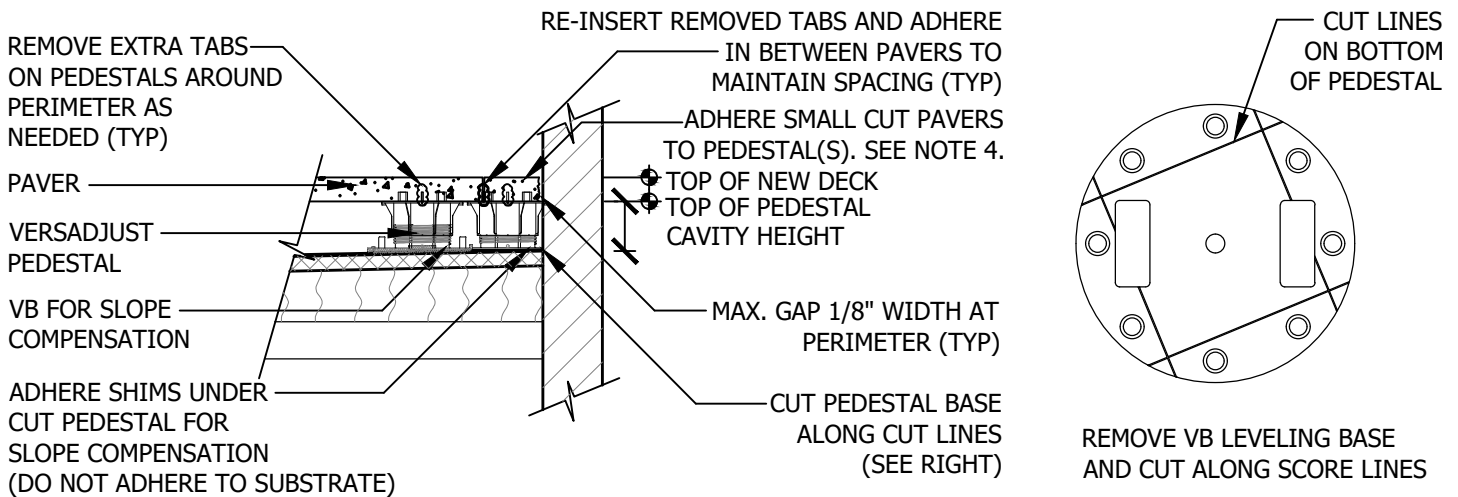

VERSADJUST
Adjustable Pedestals

DIAGONAL PERIMETER PLACEMENT

NARROW & SMALL CUT PAVER PERIMETER PLACEMENT

PEDESTAL BASE VIEW

GENERAL NOTES: APPLY TO ALL OF THE ABOVE PRODUCTS

1. INSTALLATION MUST BE COMPLETED IN ACCORDANCE WITH BISON INNOVATIVE PRODUCTS SPECIFICATIONS.
2. DRAWINGS NOT TO SCALE.
3. CONTRACTOR'S NOTE: FOR PRODUCT AND COMPANY INFORMATION VISIT www.BisonIP.com
4. "ADHERE" - INSTALLER MUST ADHERE WITH POLYURETHANE CONSTRUCTION ADHESIVE.

D

DIAGONAL PERIMETER PLACEMENT

PEDESTAL PLACEMENT AT DIAGONAL PERIMETERS