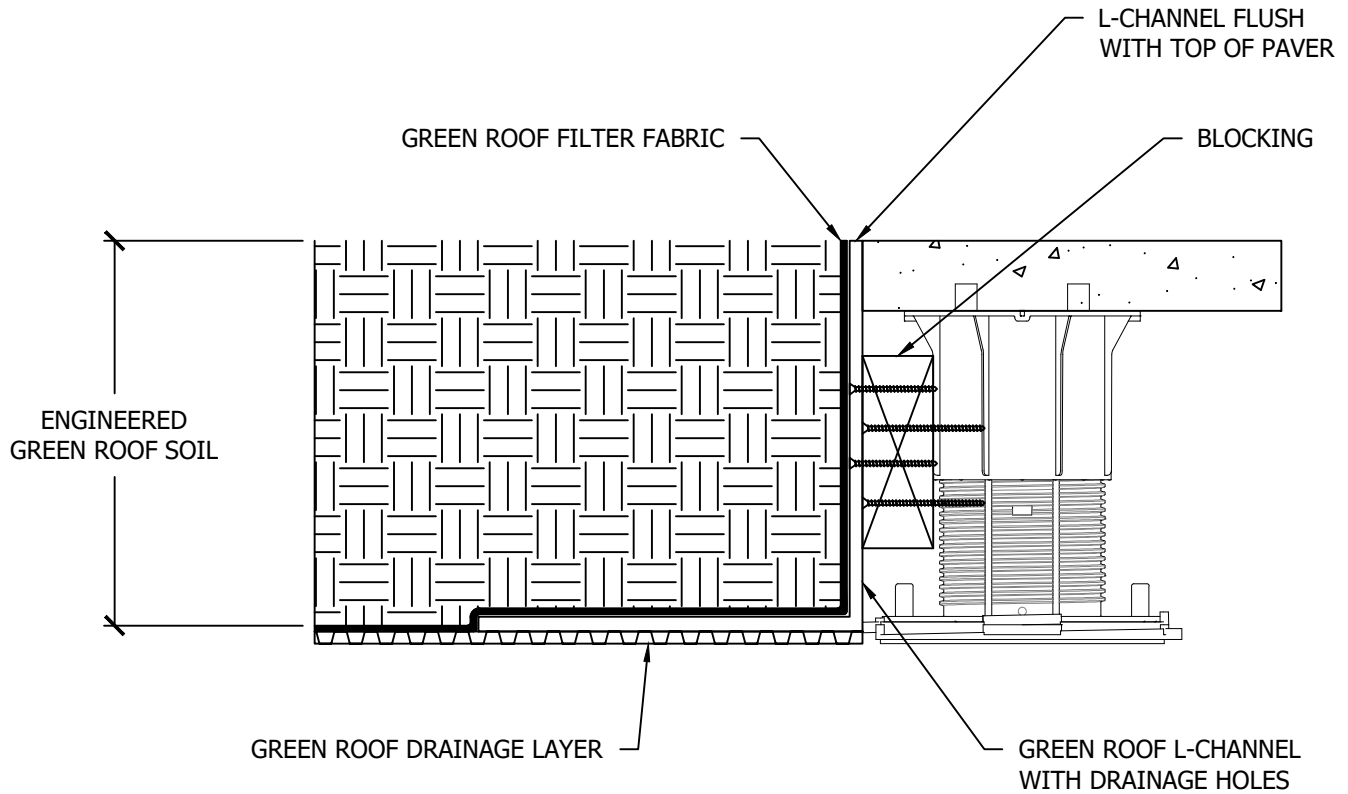

VERSADJUST
Adjustable Pedestals

GREEN ROOF PERIMETER CONTAINMENT

THE ARCHITECT / ENGINEER / INSTALLER MAKE CERTAIN THAT THE STRUCTURAL ELEMENTS SUCH AS THE L-CANNEL AND FASTENING SYSTEM THAT CONTAIN THE DECK ARE STRONG ENOUGH TO CONTAIN THE PEDESTAL AND DECK SYSTEM AND PREVENT LATERAL MOVEMENT.